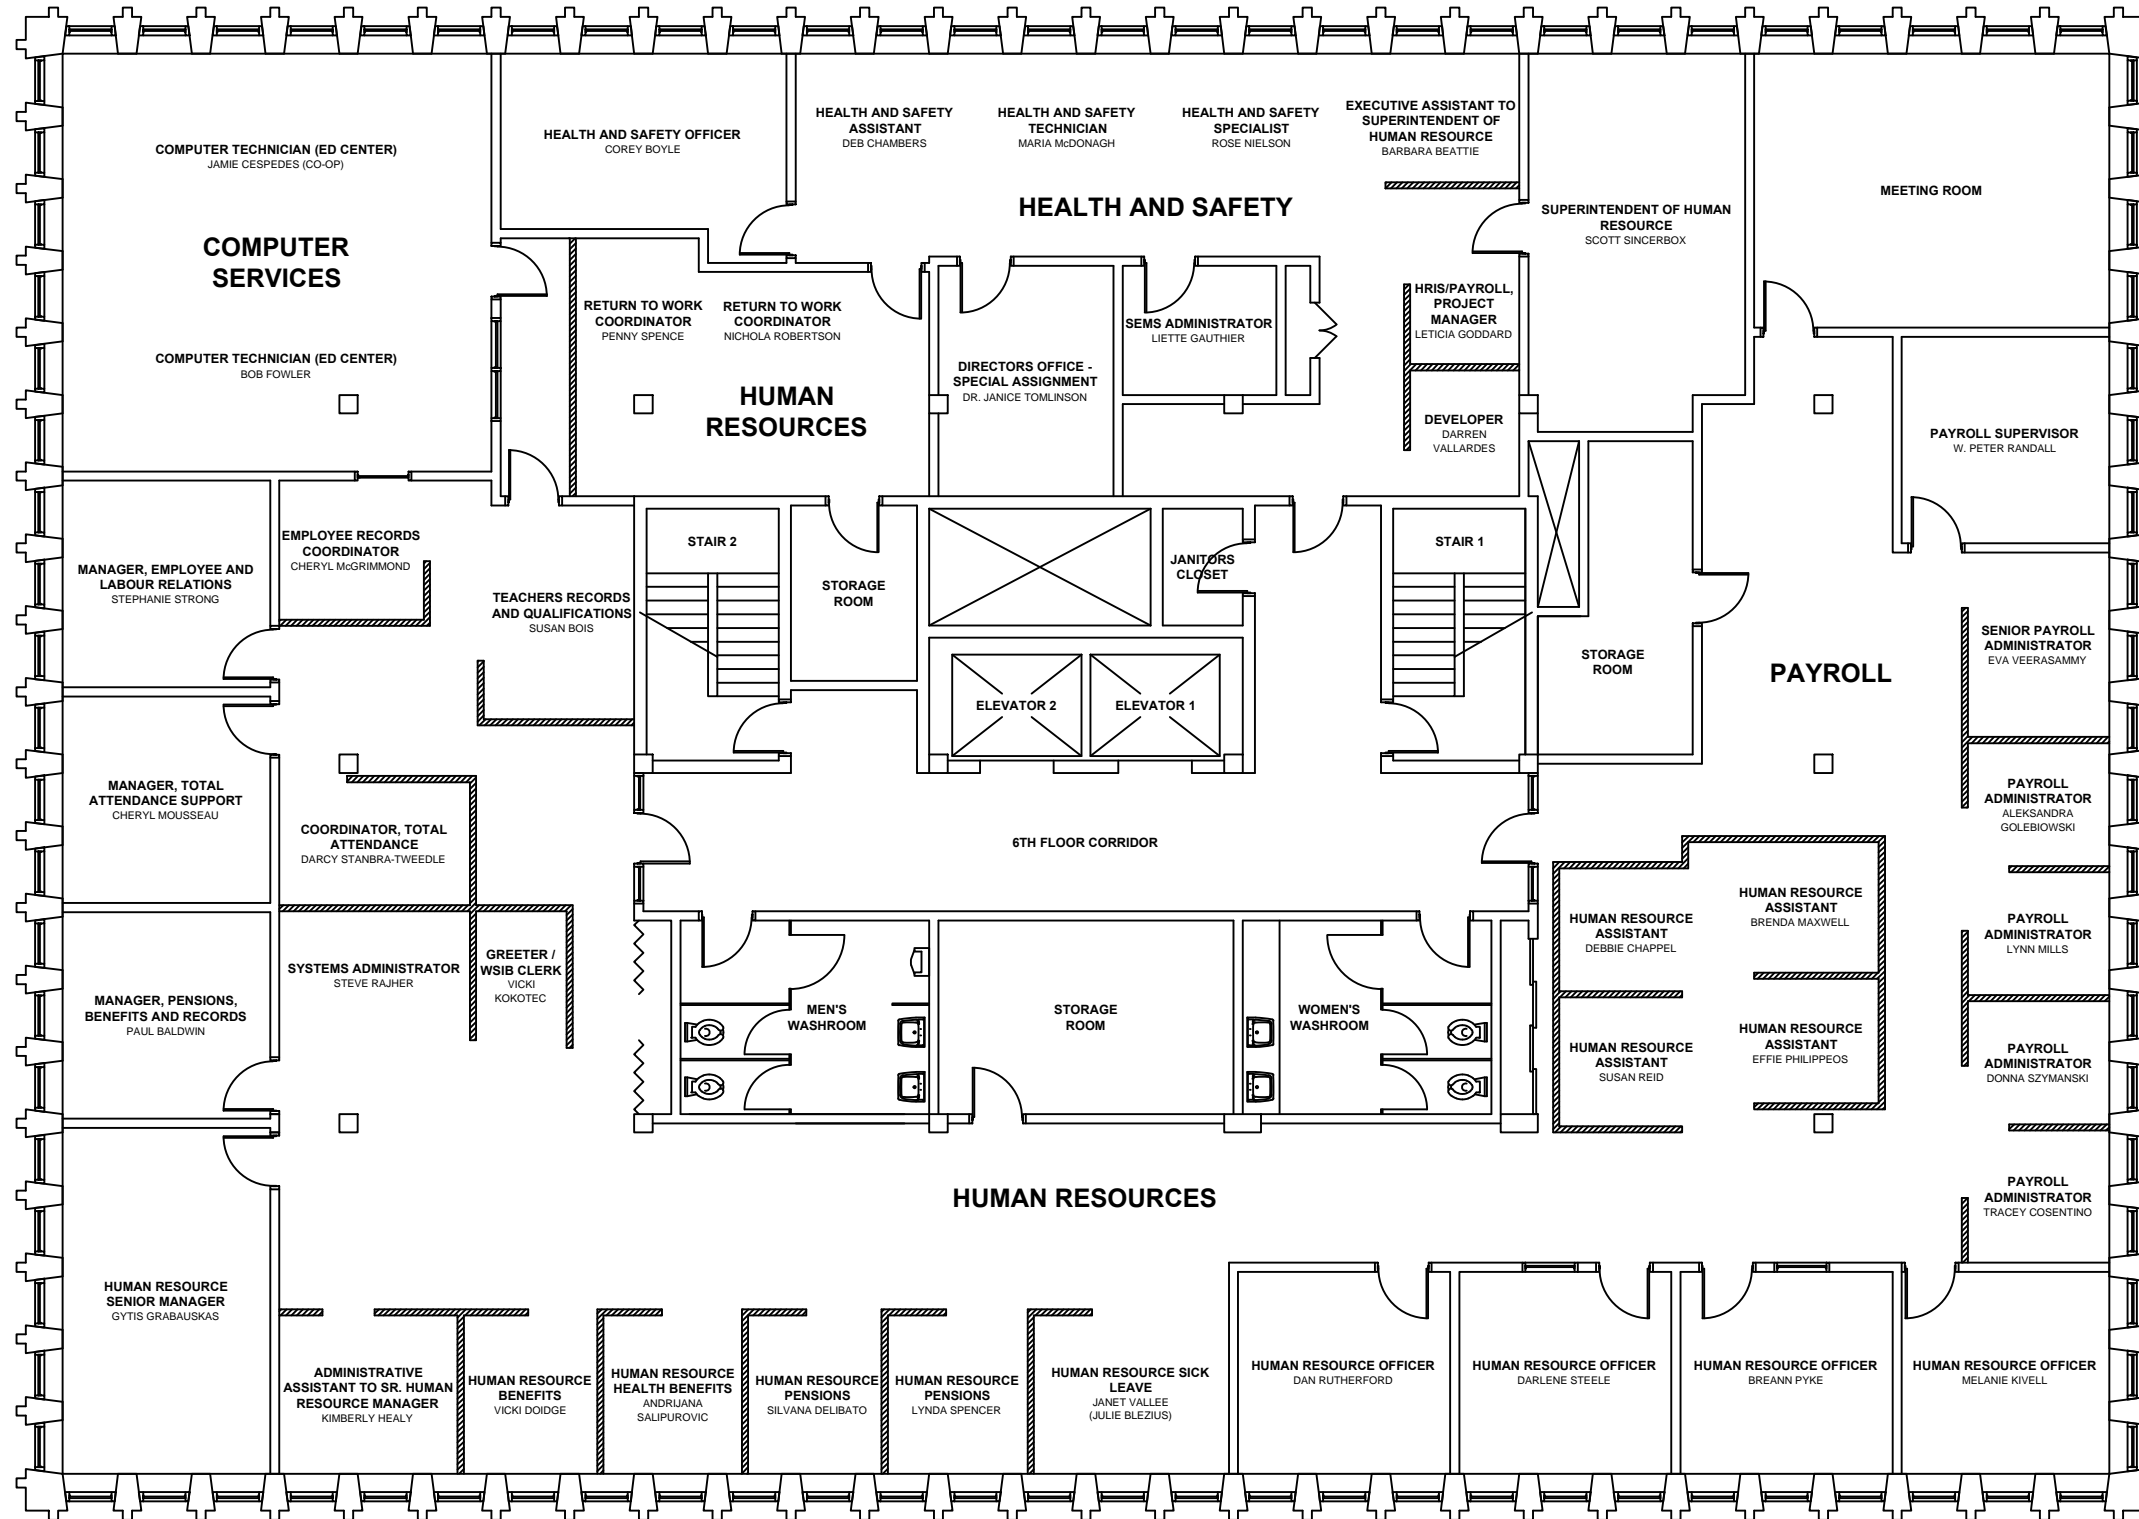

HAMILTON-WENTWORTH
DISTRICT SCHOOL BOARD

100 MAIN STREET WEST
HAMILTON, ON L8P 1H6
TEL: 905.527.5092
FAX: 905.521.2545

SCHOOL: **HWDSB - EDUCATION CENTER**

ADDRESS: **100 MAIN STREET WEST
HAMILTON, ON L8P 1H6**

TITLE: **SIXTH FLOOR LAYOUT PLAN**

ID NUMBER: 925

DRAWN BY: NICK RUGGIERI

DATE: MAY 2012

SHEET:

A7

1
A7 SIXTH FLOOR LAYOUT PLAN
3/32" = 1'-0"

FILENAME: M:\Nick Ruggieri\HWDSB - Ed Centre\HWDSB - 2012-04-26 - Ed Center Layout Plans FINAL.dwg
PLOTDATE: May 03, 2012 - 12:11pm
PLOTTED BY: nuggier