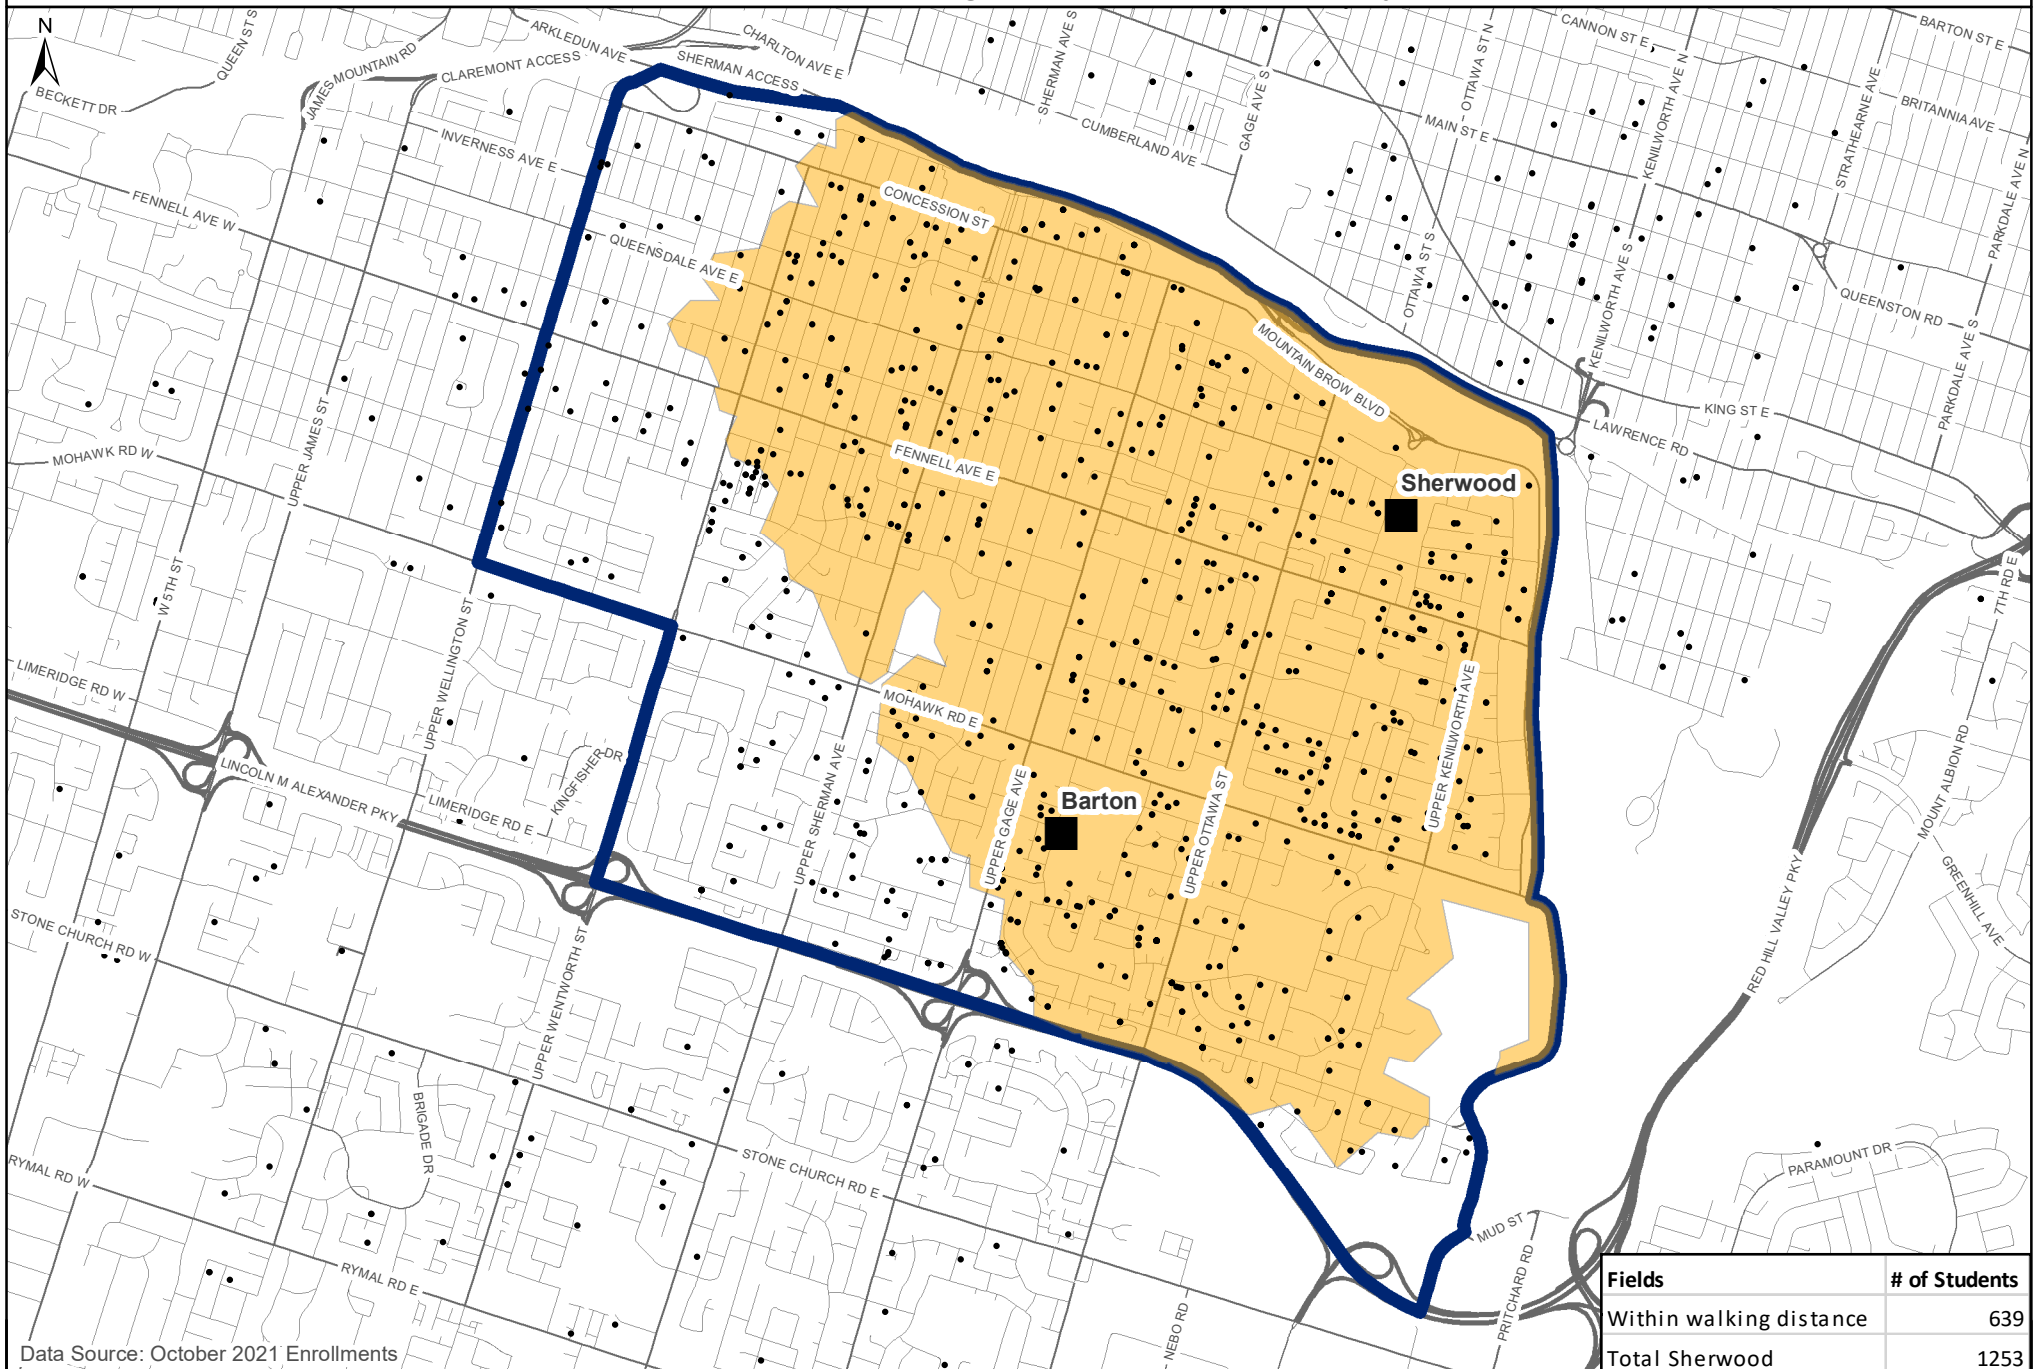

# Sherwood Walking Distance Boundary 2022

Data Source: October 2021 Enrollments

- Secondary School
- Secondary Boundary
- Walking Distance - 3.2km
- Student

Note: Walking distances shown are approximate. To determine exact eligibility for bussing, please contact Hamilton-Wentworth Student Transportation Services (HWSTS).

Planning and Accommodation 2022