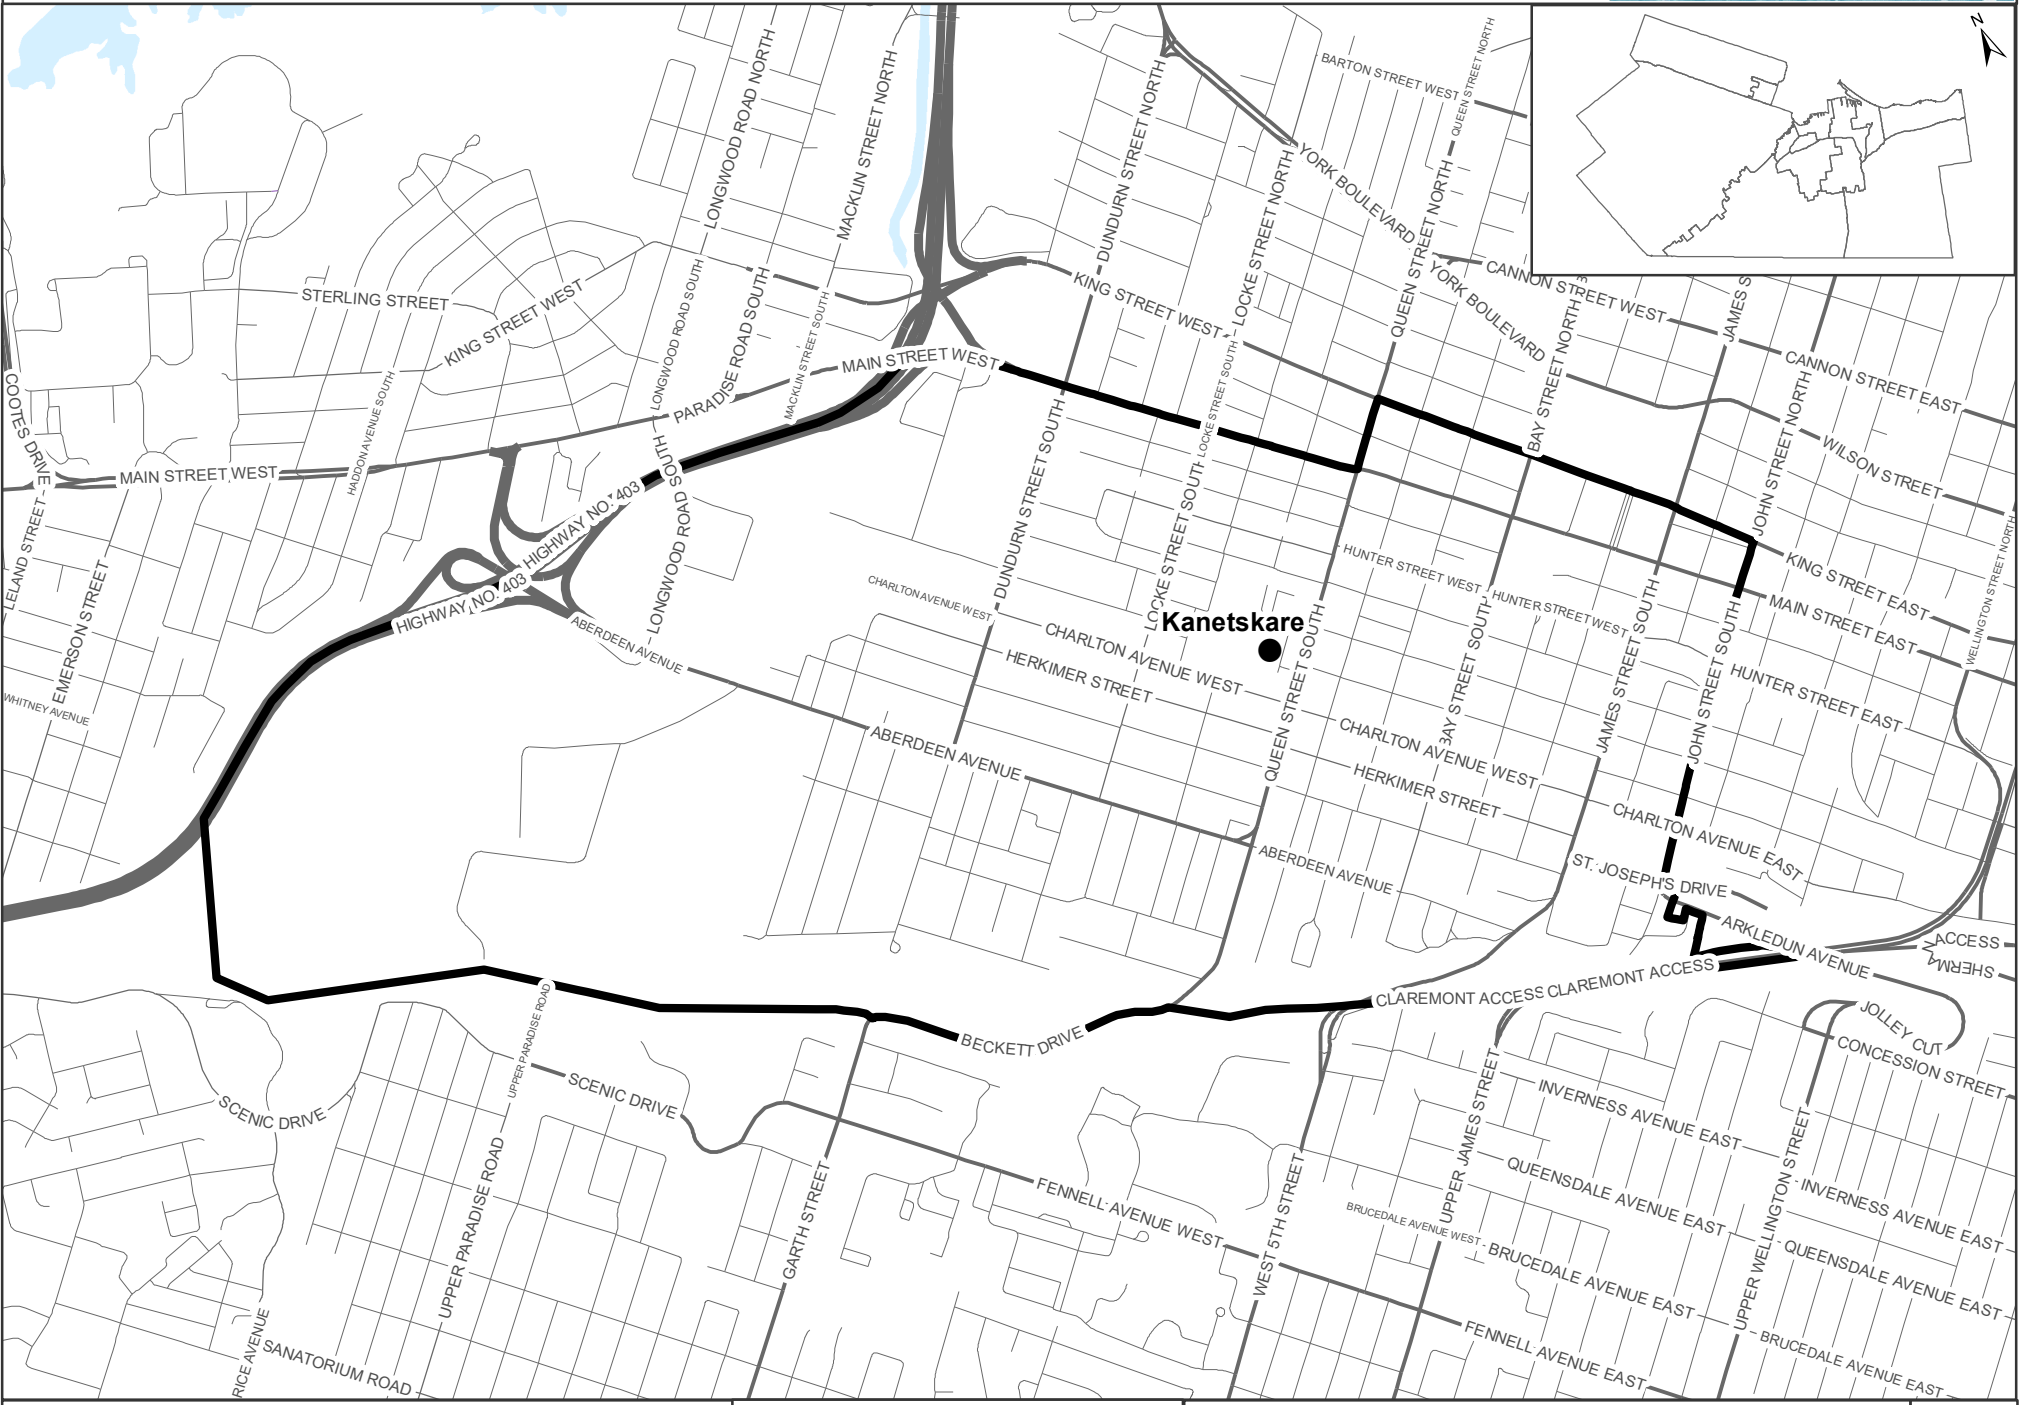

Kanetskare French Immersion Boundary

French Immersion Grades 6-8

● Middle School

▭ FI Boundary

222 Robinson Street