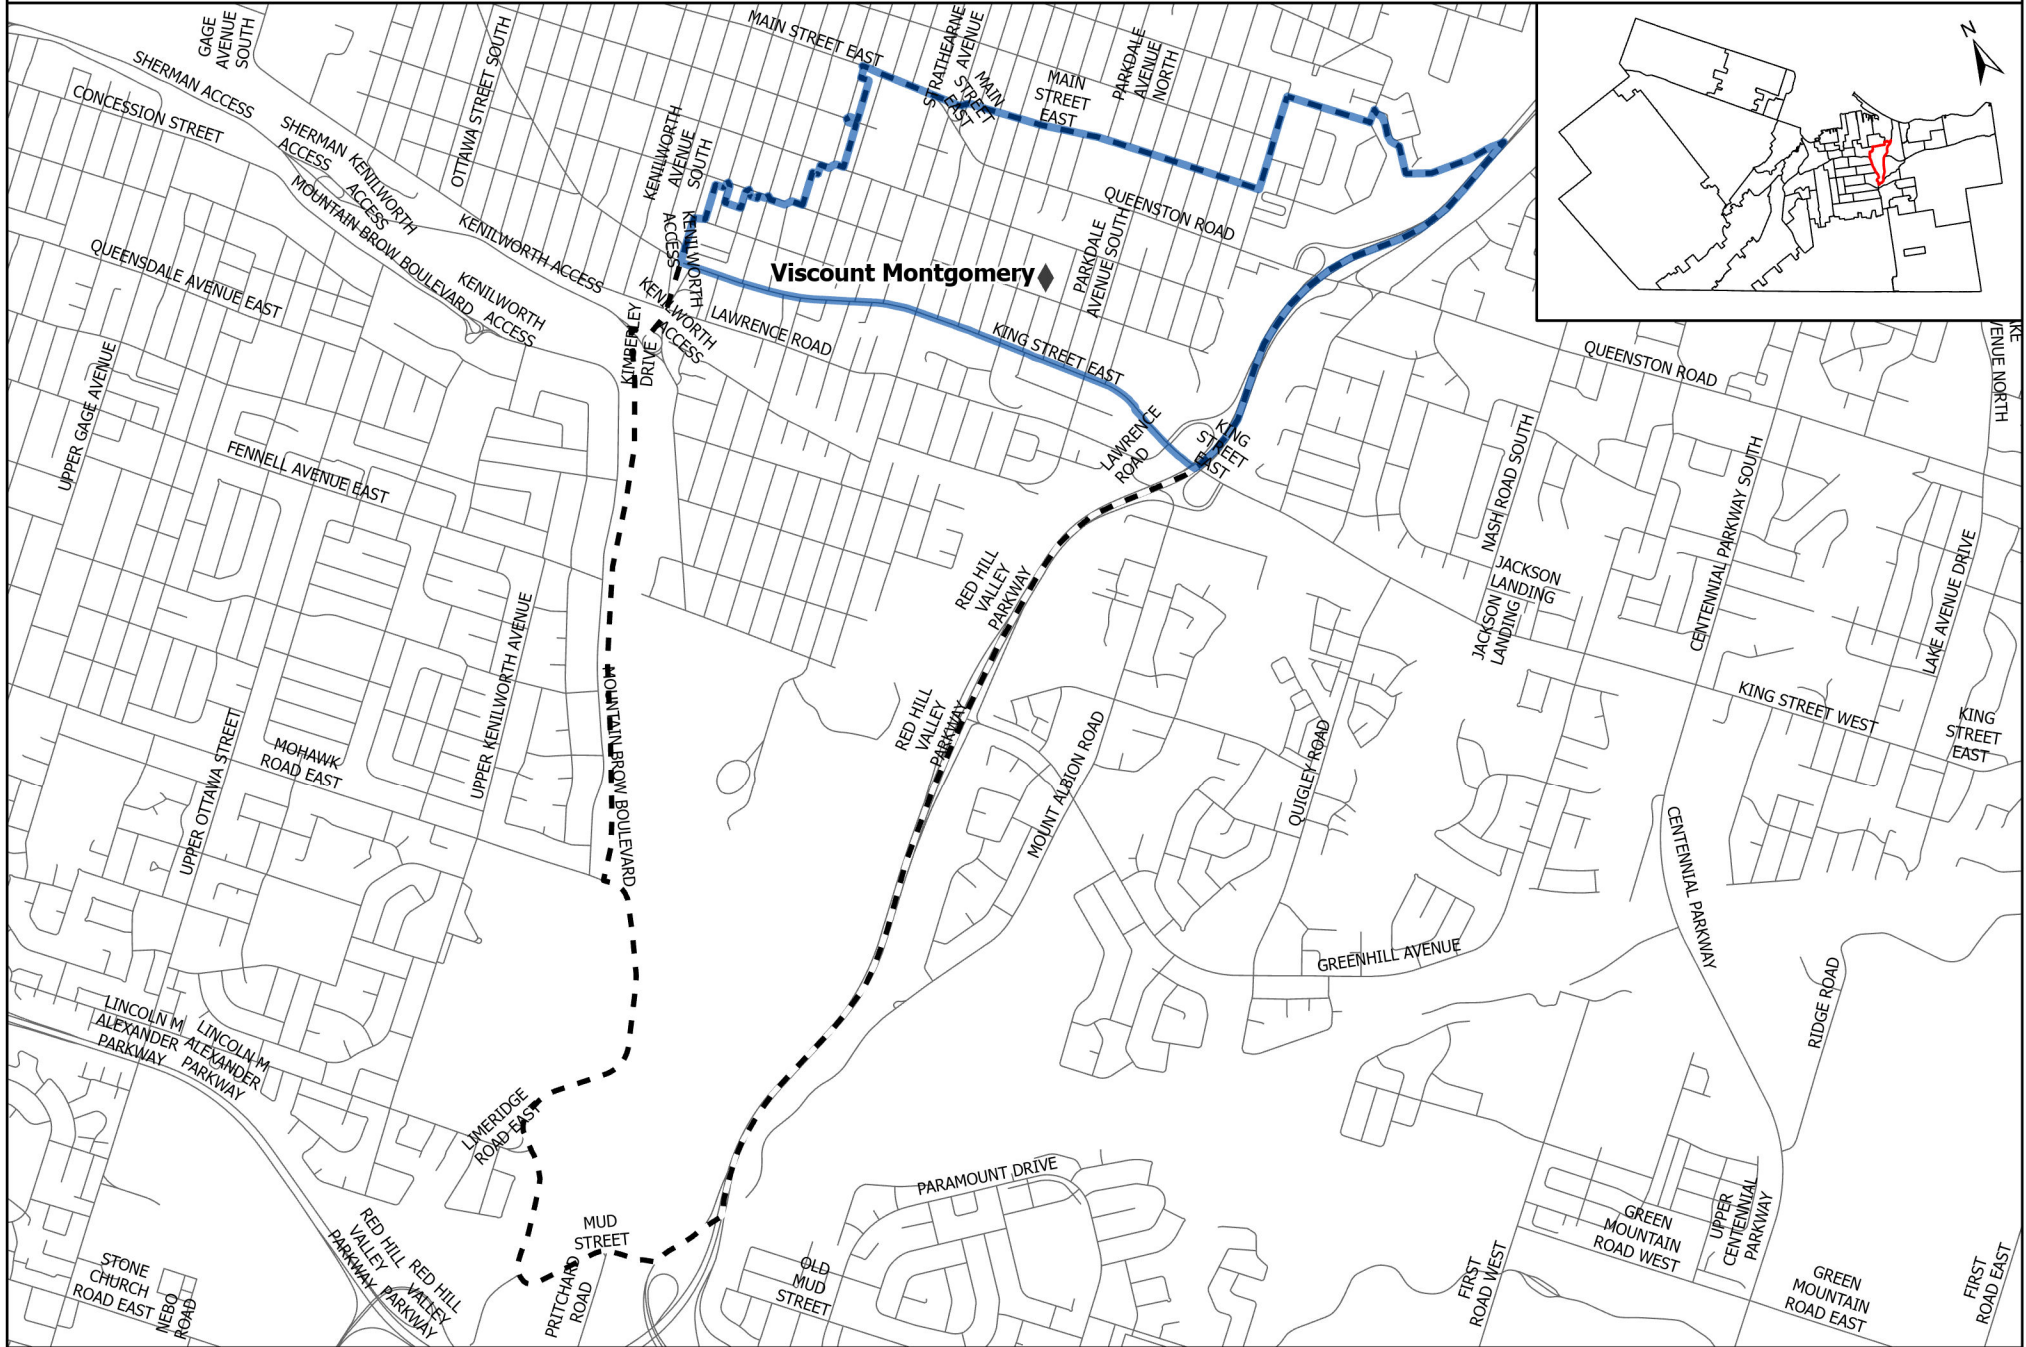

Viscount Montgomery Boundary Grades JK-8

◆ Elementary School

JK - 5 Boundary

6-8 Boundary

1525 Lucerne Avenue

2024